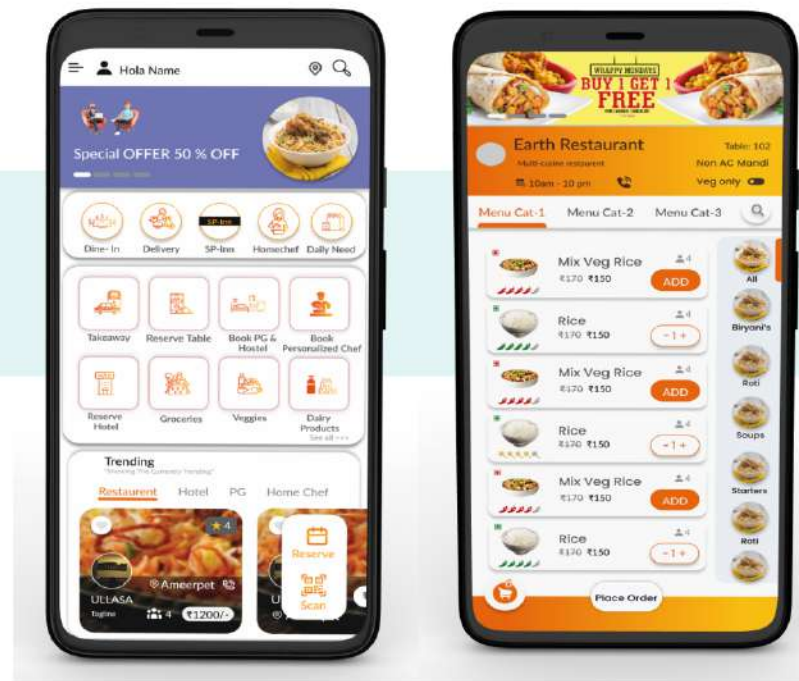

MOBILE APP

PROTOTYPES

- SP-PI
- HI FI PROTOTYPE

CLIENT

NUVEDA LEARNING -
CENTUMLEARNPRO - SUZUKI STAR

ARTWORK

APP DESIGN

PLATFORM

UX STUDY, FIGMA, MOCKUP
WIREFRAME, JIRAPHOTOSHOP

TASK

UX STUDY ON PILOT
APP & UI DESIGN FOR
ANDRIOD APP

UI/UX DESIGN-SPINN-ANDRIOD APP

PROJECT COVERING UX STUDY

- COMPETITIVE ANALYSIS
- USER BASE & SEGMENTATION
- PERSONAS (3 USERS)
- DEFINED USER NEEDS, PAIN POINTS AND EXPECTATIONS
- USE CASES / SCENARIOS
- TASK FLOW
- FEATURES LIST
- INFORMATION ARCHITECTURE
- DESIGN DIFFERENTIATORS
- WIREFRAMES
- DIGITAL PROTOTYPES
- VISUAL DESIGN
- STYLE GUIDELINE + SPECS
- ASSETS AND STRUCTURED PSDFILES