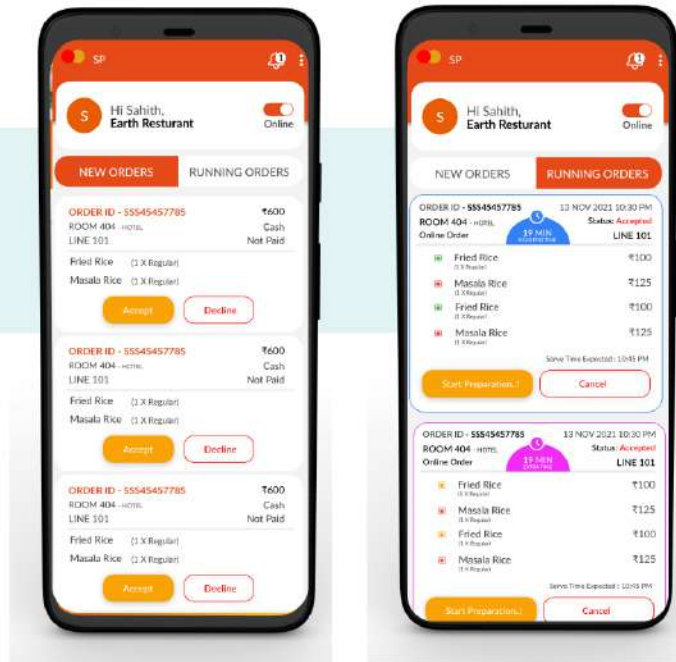

UX STUDY, FIGMA, MOCKUP
WIREFRAME, JIRAPHOTOSHOP

TASK

UX STUDY & UI DESIGN
FOR ANDRIOD APP

UI/UX DESIGN-SP-PI-ANDRIOD APP

SP-PI

PROJECT COVERING UX STUDY

- COMPETITIVE ANALYSIS
- USER BASE & SEGMENTATION
- PERSONAS (3 USERS)
- DEFINED USER NEEDS, PAIN POINTS AND EXPECTATIONS
- USE CASES / SCENARIOS
- TASK FLOW
- FEATURES LIST
- INFORMATION ARCHITECTURE
- DESIGN DIFFERENTIATORS
- WIREFRAMES
- DIGITAL PROTOTYPES
- VISUAL DESIGN
- STYLE GUIDELINE + SPECS
- ASSETS AND STRUCTURED APP