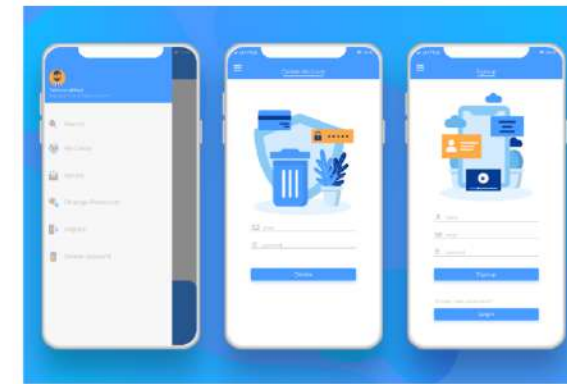

UX STUDY, FIGMA, MOCKUP
WIREFRAME, JIRAPHOTOSHOP

TASK

UX STUDY ON LEADS
APP & UI DESIGN FOR
ANDRIOD APP

WIREFRAMES

UI PROJECTS

1. SMART TOOL APP

3.APP LOGING

5.LMS

2.SHOPPING APP

4.VALET PARKING

CLIENT
VARIOUS

ARTWORK
WIREFRAME ,
UI DESIGN

PLATFORM
FIGMA, PHOTOSHOP

TASK
CREATE WIREFRAMES
& USER INTERFACE

WEB DESIGN

ARTWORK
WEB DESIGN