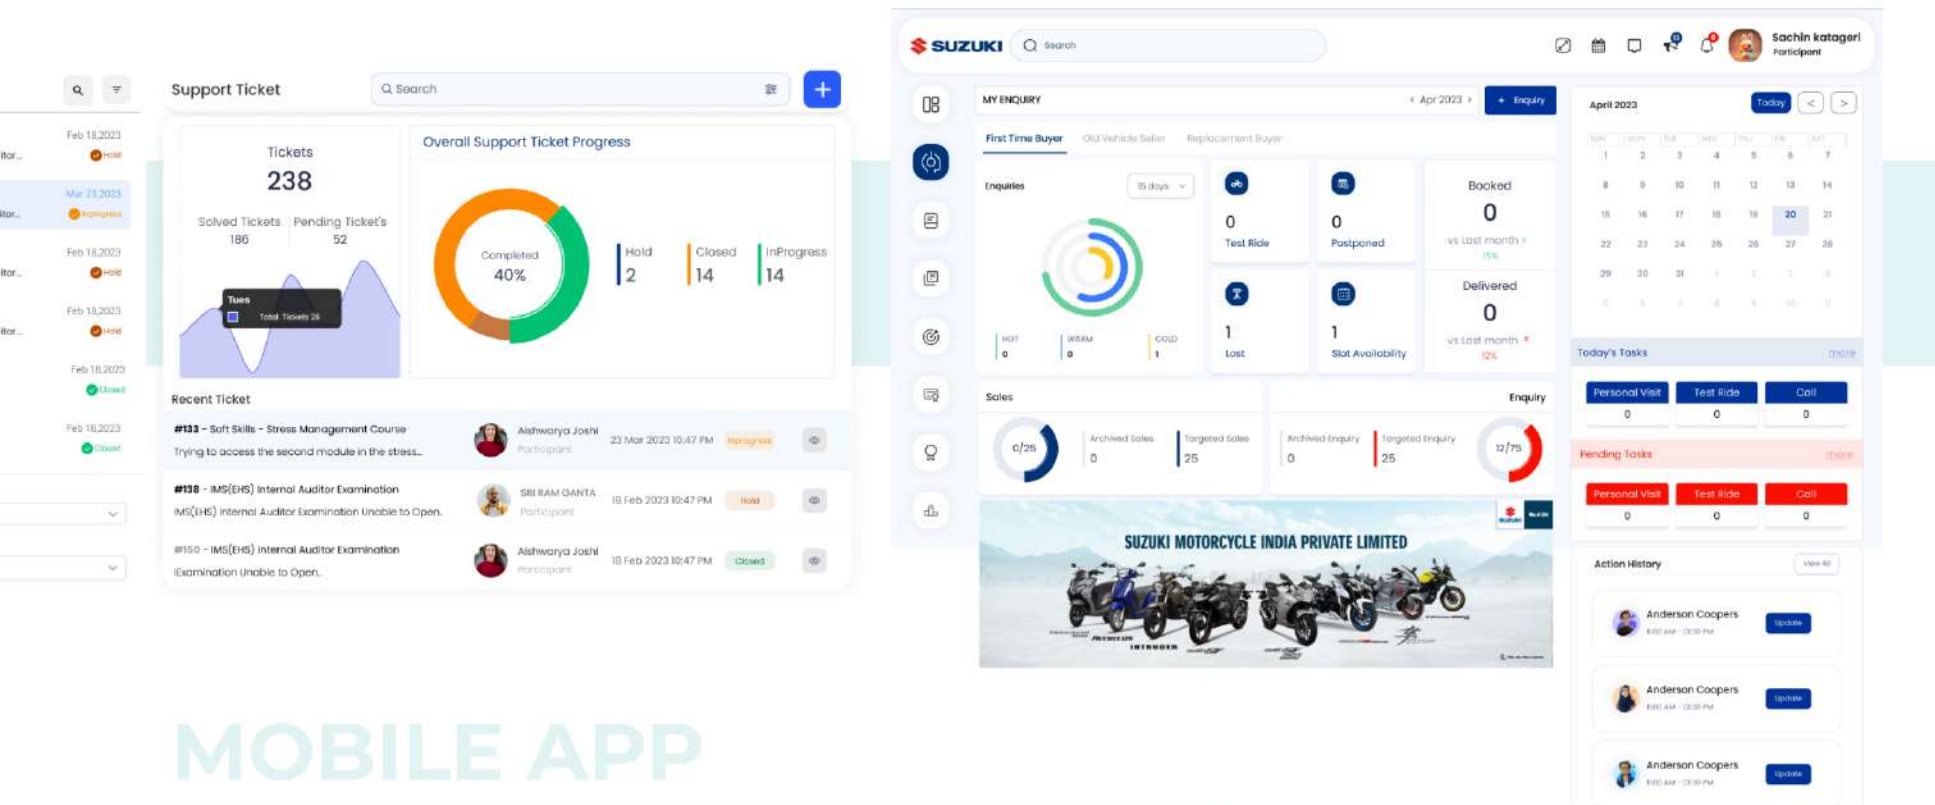

CLIENTS/COMPANIES

FULL TIME

FREELANCE

UI/UX DESIGN - SUZUKI STAR

PROJECT COVERING UX STUDY

- COMPETITIVE ANALYSIS
- USER BASE & SEGMENTATION
- PERSONAS
- DEFINED USER NEEDS, PAIN POINTS AND EXPECTATIONS
- USE CASES / SCENARIOS
- TASK FLOW
- FEATURES LIST
- INFORMATION ARCHITECTURE
- DESIGN DIFFERENTIATORS
- WIREFRAMES
- DIGITAL PROTOTYPES
- VISUAL DESIGN
- STYLE GUIDELINE + SPECS
- ASSETS AND STRUCTURED APP

UX STUDY, FIGMA, MOCKUP
WIREFRAME, JIRAPHOTOSHOP

TASK

UX STUDY ON PILOT
APP & UI DESIGN FOR
ANDRIOD APP

UI/UX DESIGN-SPINN-ANDRIOD APP

PROJECT COVERING UX STUDY

- COMPETITIVE ANALYSIS
- USER BASE & SEGMENTATION
- PERSONAS (3 USERS)
- DEFINED USER NEEDS, PAIN POINTS AND EXPECTATIONS
- USE CASES / SCENARIOS
- TASK FLOW
- FEATURES LIST
- INFORMATION ARCHITECTURE
- DESIGN DIFFERENTIATORS
- WIREFRAMES
- DIGITAL PROTOTYPES
- VISUAL DESIGN
- STYLE GUIDELINE + SPECS
- ASSETS AND STRUCTURED PSDFILES