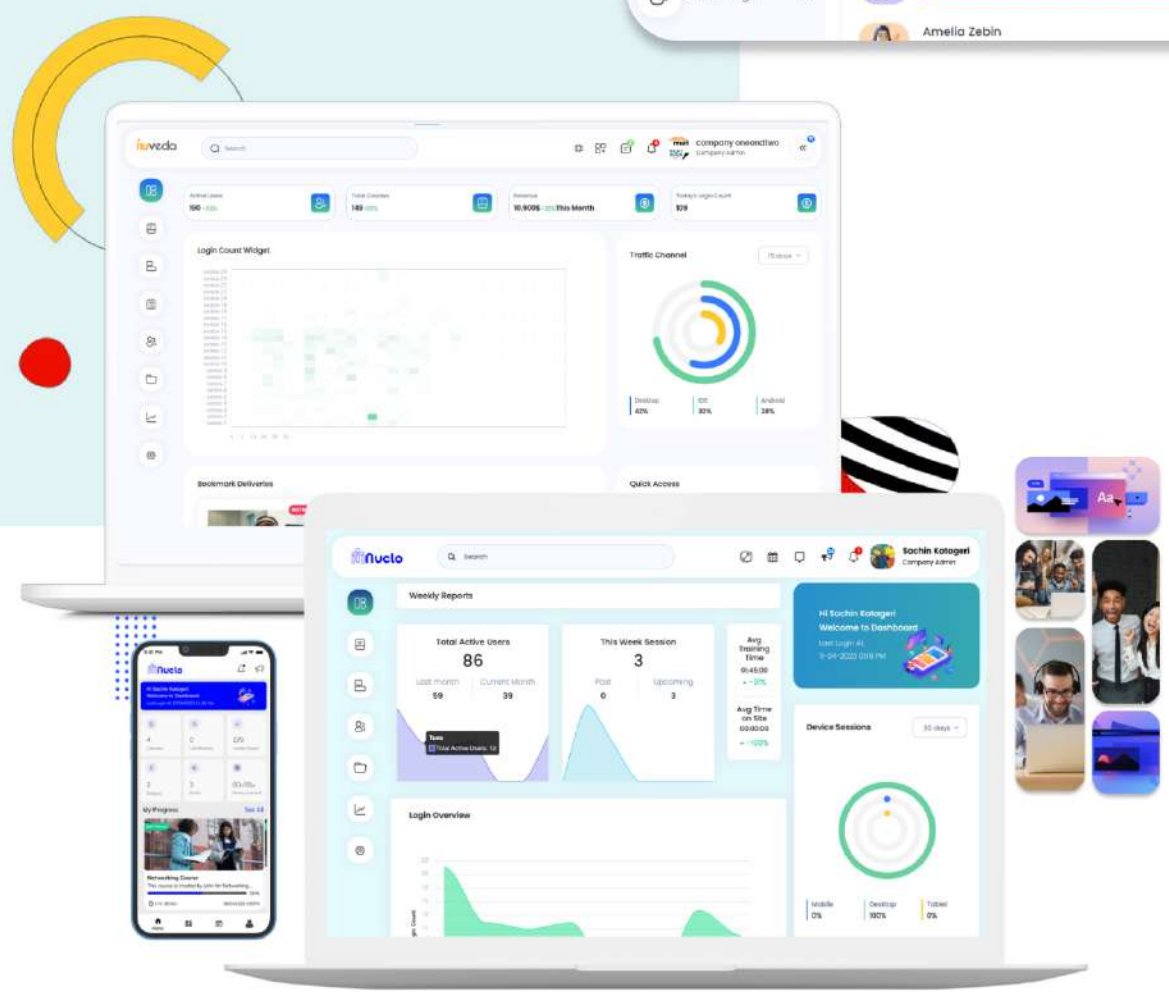

WEB DESIGN

Hi, Sachin! 🌟

User Statistics (Total Users: 135)

- Facilitators: 02
- Managers: 03
- Participants: 129

Weekly Active Users

Dates: 23 MON, 24 TUE, 23 WED, 23 THU, 23 FRI, 23 SAT, 23 SUN

Events

- Upcoming: 03
- On Going: 02
- Past: 05

Notification

- notification 1: 24 May at 9:30 PM
- notification 2: 24 May at 9:30 PM

Courses

5,987,34

Surveys

5,987,34

Programs

3,203,34

Quick Access

- Chat
- Users
- Notifications
- Add User
- Settings

huveda

Search

John Smilga Super Admin

John Smilga

Welcome Back

Your students completed 80% of the tasks.

Student's Progress

- Victor James: 65%
- Amelia Zebin: 20%

Upcoming Group Lessons

- UI/UX Design Course: 11:50 AM - 01:30 PM

PLATFORM
HTML, CSS, VUE, FIGMA

CLIENT
NUVEDA

ARTWORK
LANDING PAGE
DASHBOARD