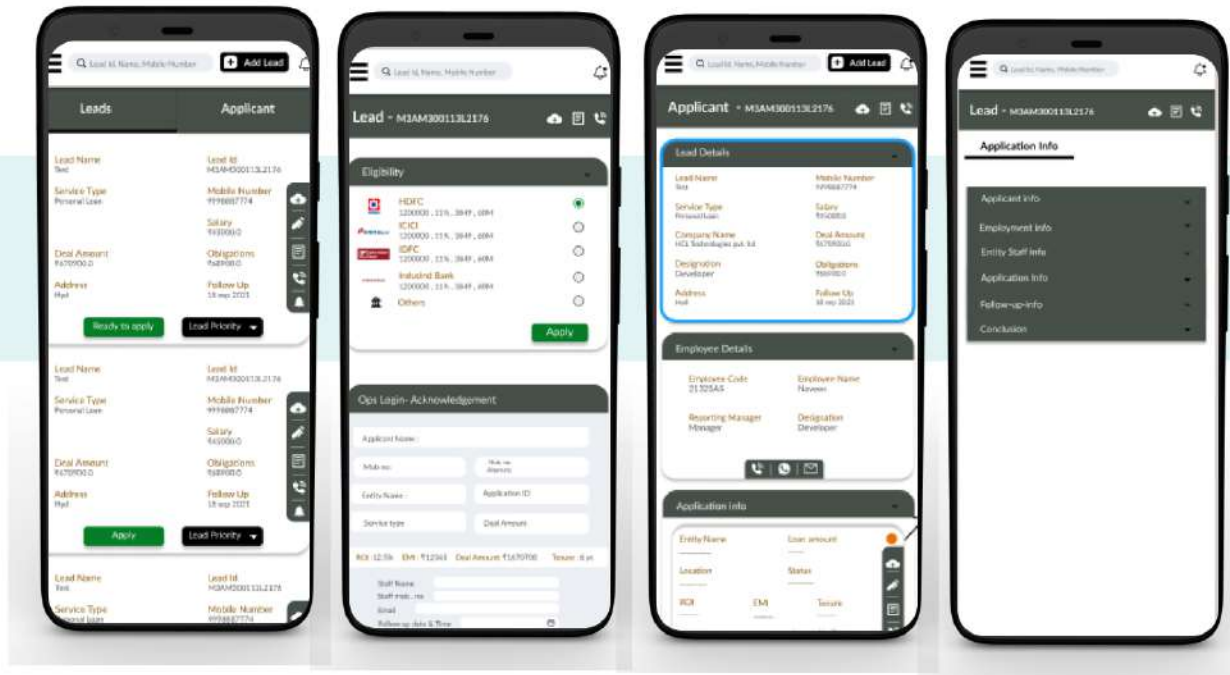

UI/UX DESIGN-LEADS ANDRIOD APP