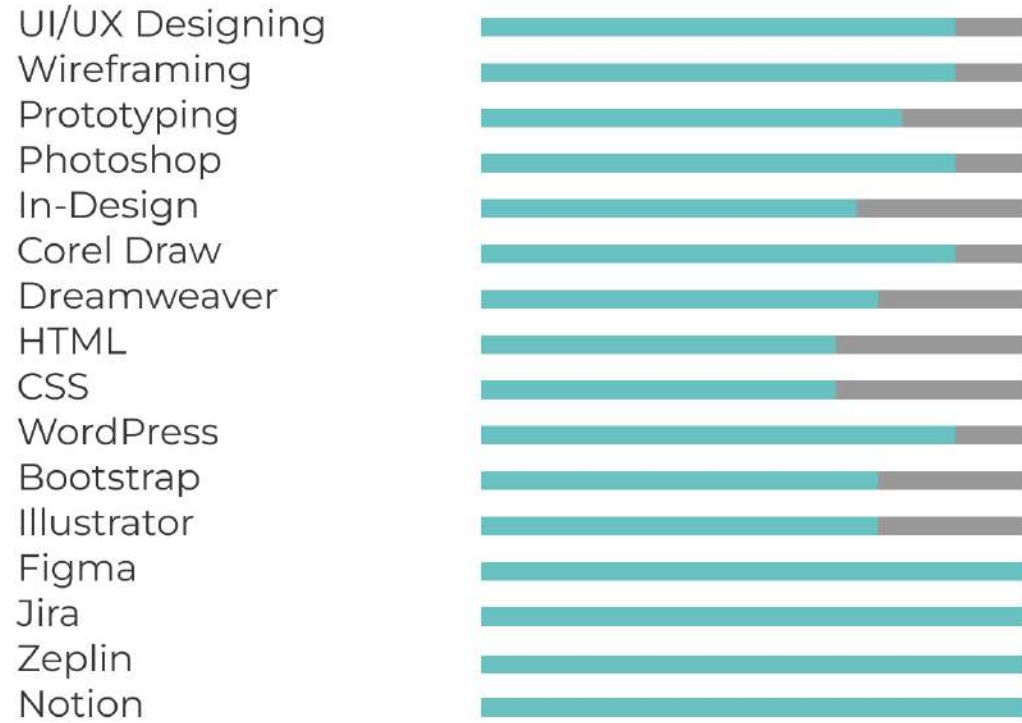

SKILLS

SPEAKING

I Love Giving Back To The Design Community. I Do This In A Variety Of Ways, Like Mentoring Junior Designers Or Sharing Design Best Practices And Templates For Reuse.

One Of My Favorites Ways Is Storytelling And I've Been Fortunate To Be A Part Of Many Conferences And Workshops So Far.

EXPERIENCE