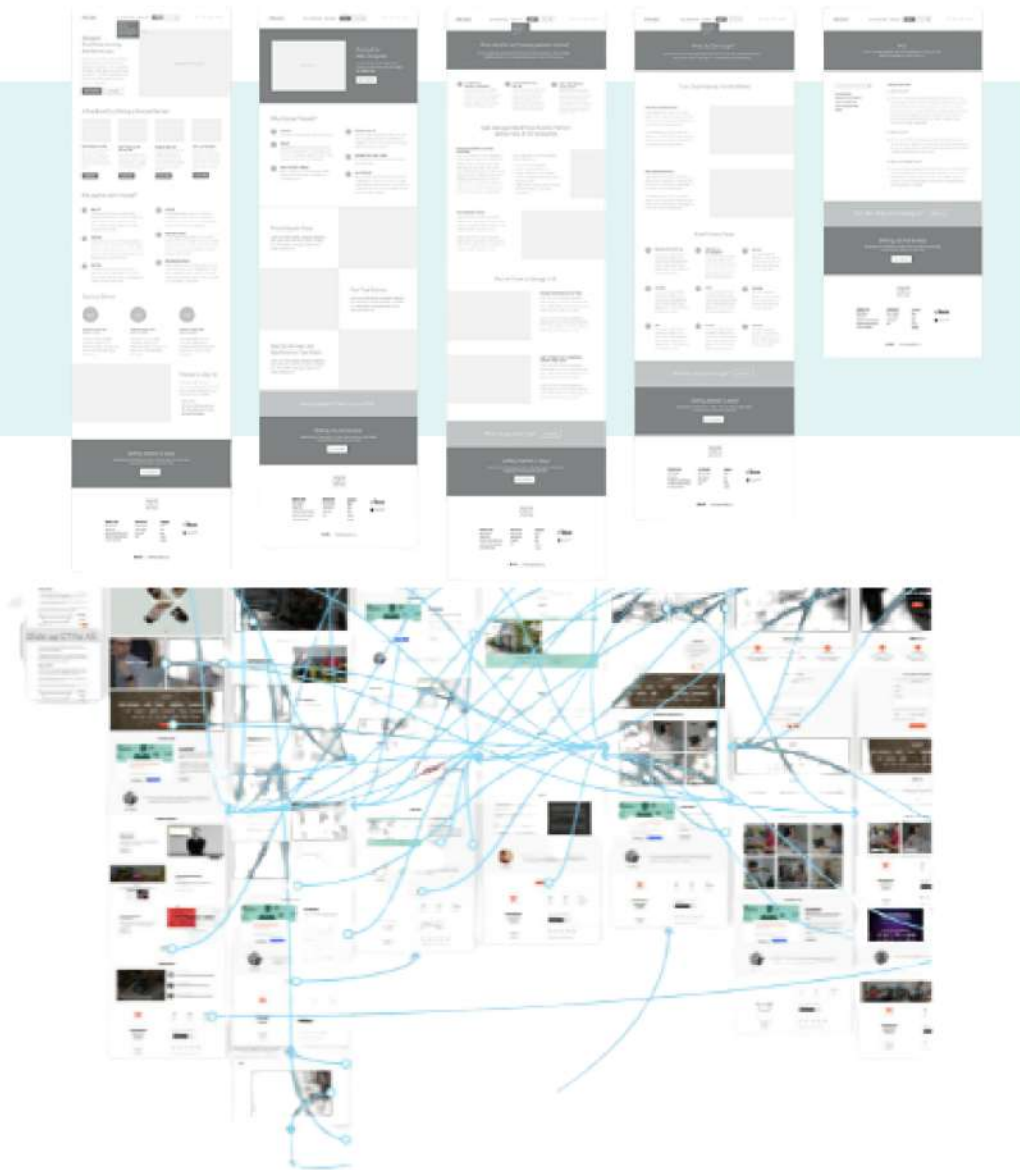

WIREFRAME PROTOTYPE

PROTOTYPES

- SP-ACE
- HI FI PROTOTYPE

CLIENT

SUPER PILOT INNOVATION PVT. LTD

ARTWORK

APP DESIGN

PLATFORM

UX STUDY, FIGMA, MOCKUP
WIREFRAME, JIRAPHOTOSHOP

TASK

UX STUDY ON LEADS
APP & UI DESIGN FOR
ANDRIOD APP

WIREFRAMES

UI PROJECTS

1. SMART TOOL APP

3.APP LOGING

5.LMS

2.SHOPPING APP

4.VALET PARKING

CLIENT
VARIOUS

ARTWORK
WIREFRAME ,
UI DESIGN

PLATFORM
FIGMA, PHOTOSHOP

TASK
CREATE WIREFRAMES
& USER INTERFACE

WEB DESIGN

ARTWORK
WEB DESIGN