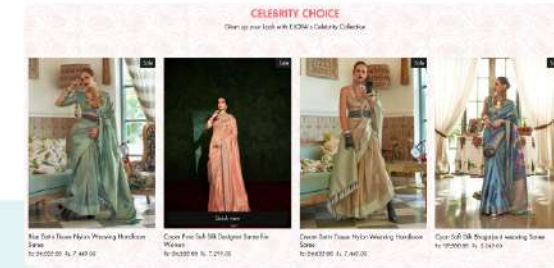

TASK
SHOPIFY WEBSITE CUSTOMIZATION

CLIENT
ELORA FASHION

TESTIMONIAL

it was a pleasant experience working with mr.sachin katageri. his professional and dedicational approach towards their work is commendable. although, he have thorough knowledge of his work. despite of this, he was open to our concerns and queries and were ready to implement the suggested changes on the website as and when required. it was wonderful experience working with him. not to forget, even after handing over the website control panel he provided us support to make us comfortable handling the website. keep the good work!!! :-)

Director - Elora