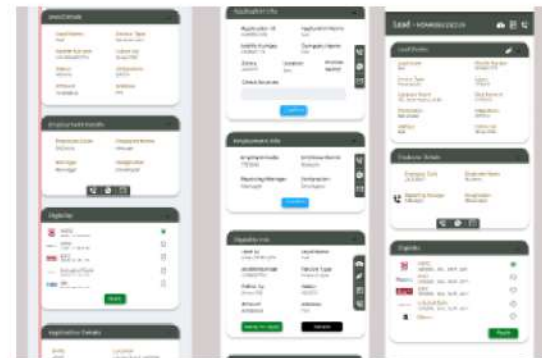

WIREFRAME PROTOTYPE