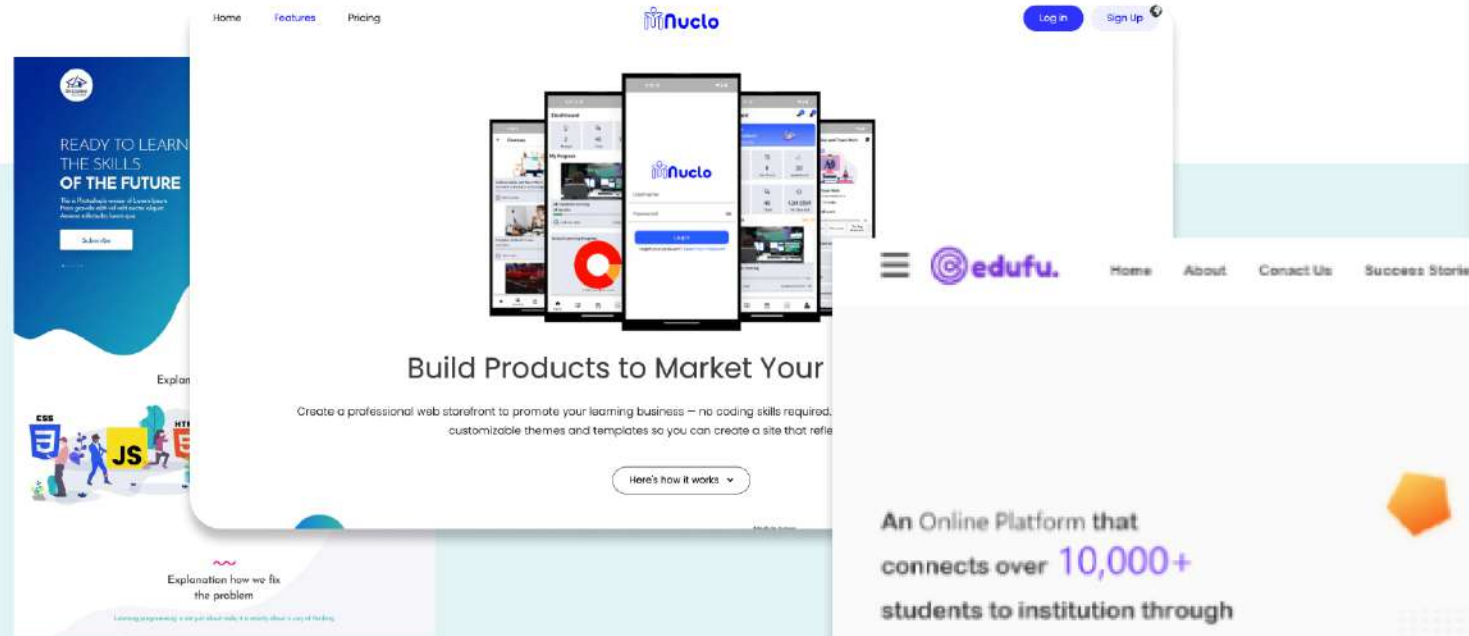

WEB DESIGN

PLATFORM
HTML, CSS, FIGMA,
WORDPRESS

CLIENT
VARIOUS

ARTWORK
LANDING PAGE WEB
DESIGN