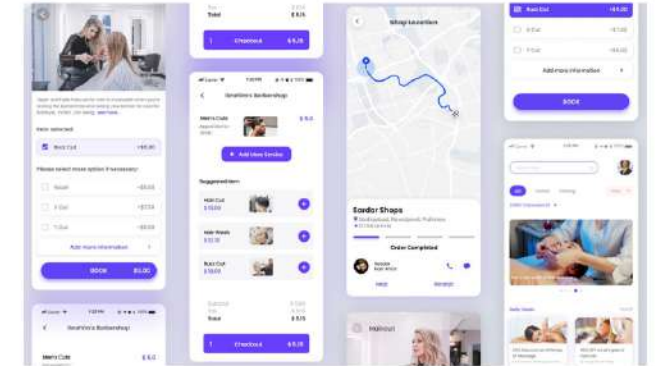

UX STUDY, FIGMA, MOCKUP
WIREFRAME, JIRAPHOTOSHOP

TASK

UX STUDY ON LEADS
APP & UI DESIGN FOR
ANDRIOD APP

WIREFRAMES

UI PROJECTS

1. SMART TOOL APP

3.APP LOGING

5.LMS

2.SHOPPING APP

4.VALET PARKING

CLIENT
VARIOUS

ARTWORK
WIREFRAME ,
UI DESIGN

PLATFORM
FIGMA, PHOTOSHOP

TASK
CREATE WIREFRAMES
& USER INTERFACE

WEB DESIGN

ARTWORK
WEB DESIGN