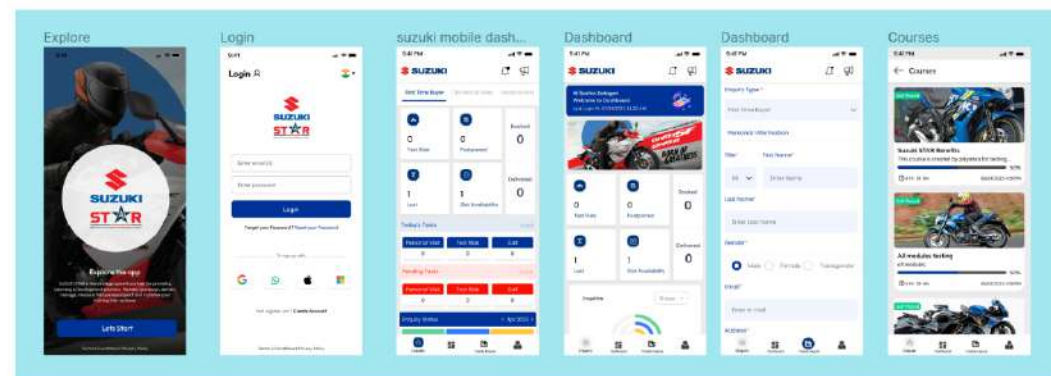

UI/UX DESIGN - SUZUKI STAR

PROJECT COVERING UX STUDY

- COMPETITIVE ANALYSIS
- USER BASE & SEGMENTATION
- PERSONAS
- DEFINED USER NEEDS, PAIN POINTS AND EXPECTATIONS
- USE CASES / SCENARIOS
- TASK FLOW
- FEATURES LIST
- INFORMATION ARCHITECTURE
- DESIGN DIFFERENTIATORS
- WIREFRAMES
- DIGITAL PROTOTYPES
- VISUAL DESIGN
- STYLE GUIDELINE + SPECS
- ASSETS AND STRUCTURED APP

MOBILE APP

PROTOTYPES

- SP-PI
- HI FI PROTOTYPE

CLIENT

NUVEDA LEARNING -
CENTUMLEARNPRO - SUZUKI STAR

ARTWORK

APP DESIGN

PLATFORM

UX STUDY, FIGMA, MOCKUP
WIREFRAME, JIRAPHOTOSHOP

TASK

UX STUDY ON PILOT
APP & UI DESIGN FOR
ANDRIOD APP