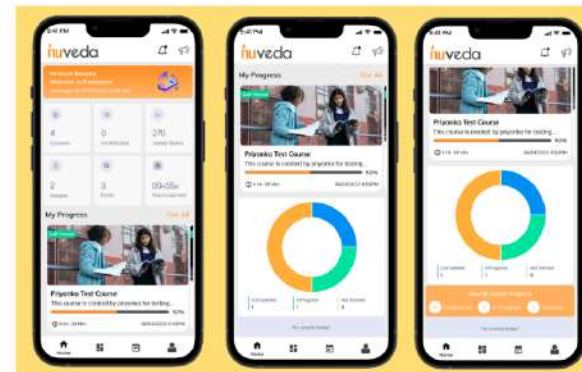

WIREFRAME PROTOTYPE

PROTOTYPES

- SP-ACE
- HI FI PROTOTYPE

CLIENT

SUPER PILOT INNOVATION PVT. LTD

ARTWORK

APP DESIGN

PLATFORM

UX STUDY, FIGMA, MOCKUP
WIREFRAME, JIRAPHOTOSHOP

TASK

UX STUDY ON LEADS
APP & UI DESIGN FOR
ANDRIOD APP

WIREFRAMES

UI PROJECTS

1. SMART TOOL APP

3.APP LOGING

5.LMS

2.SHOPPING APP

4.VALET PARKING

CLIENT
VARIOUS

ARTWORK
WIREFRAME ,
UI DESIGN

PLATFORM
FIGMA, PHOTOSHOP

TASK
CREATE WIREFRAMES
& USER INTERFACE

WEB DESIGN

ARTWORK
WEB DESIGN