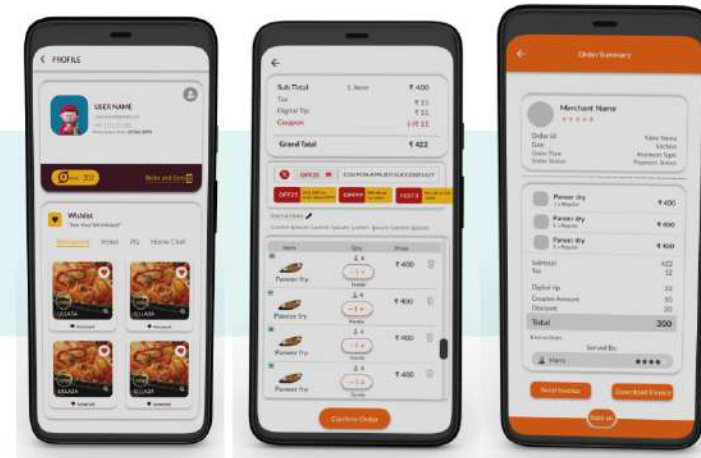

UI/UX DESIGN-SPINN-ANDRIOD APP

PROJECT COVERING UX STUDY

- COMPETITIVE ANALYSIS
- USER BASE & SEGMENTATION
- PERSONAS (3 USERS)
- DEFINED USER NEEDS, PAIN POINTS AND EXPECTATIONS
- USE CASES / SCENARIOS
- TASK FLOW
- FEATURES LIST
- INFORMATION ARCHITECTURE
- DESIGN DIFFERENTIATORS
- WIREFRAMES
- DIGITAL PROTOTYPES
- VISUAL DESIGN
- STYLE GUIDELINE + SPECS
- ASSETS AND STRUCTURED PSDFILES